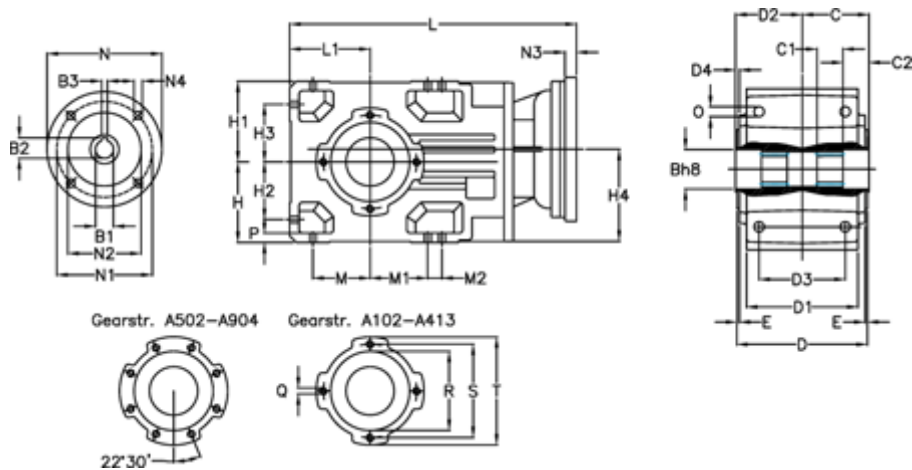

Data Sheet

Article number: 29600400837245
 Description: Bevel helical gearbox
 A412UV-8,3-P112B5

Measures

B = 52	D1 = 155	H2 = 80.0	N = 250	R = 130
B1 = 28	D2 = 93.00	H3 = 80.0	N1 = 215	S = 165
B2 = 31.3	D3 = 120	H4 = 129.5	N2 = 180	T = 200
B3 = 8	d4 = 5.5	L = 404.5	N3 = -	
C = 93.00	Description = A412UV-xx-P112 B5	L1 = 112	N4 = M12x16	
C1 = 30	E = 3.5	M = 80.0	O = 14.0	
C2 = 21.0	H = 112	M1 = 80.0	P = 13	
D = 182	H1 = 112	M2 = 20	Q = M12x19	